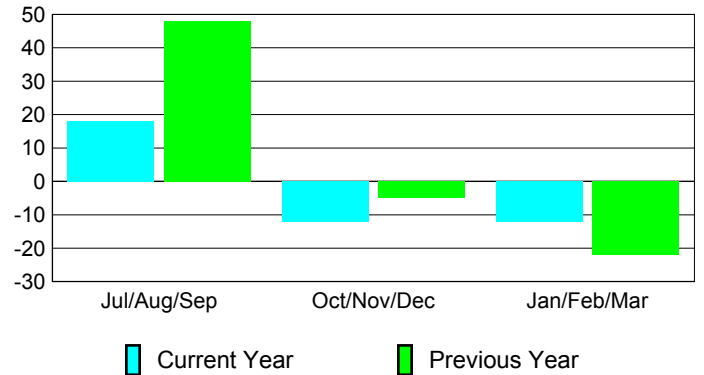

Club Results 2008-2009

Goal, New, Dropped, Gain/Loss

MEMBERSHIP

Membership Results 2008-2009

Membership 2007-2008

Month	Net Memb	Actual New	Actual Dropped	Gain/Loss of	Gain/Loss of
	Goal	New Memb	Dropped Memb	Memb	Memb
Jul/Aug/Sep	60	111	-93	18	48
Oct/Nov/Dec	10	62	-74	-12	-5
Jan/Feb/Mar	10	74	-86	-12	-22
Totals	80	247	-253	-6	21

Membership Results 2008-2009

Goal, New, Dropped, Gain/Loss

Comparison of Club Gain/Loss

Current Year Compared to the Previous Year

Comparison of Membership Gain/Loss

Current Year Compared to the Previous Year

YTD Status Quo Clubs 2008-2009

Status Quo Clubs Compared to Status Quo Members

Gender Comparison 2008-2009