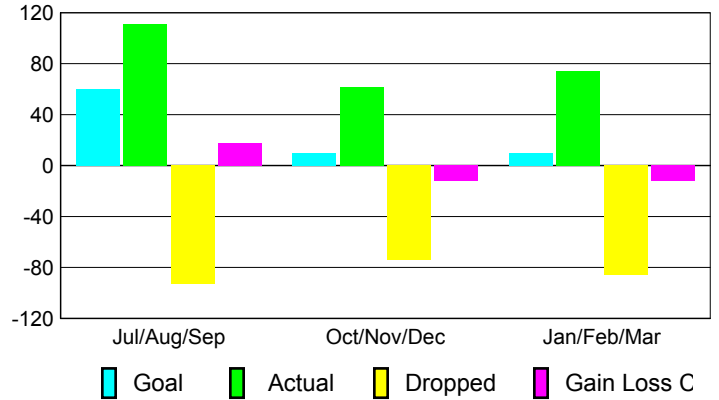

Club Results 2008-2009

Goal, New, Dropped, Gain/Loss

MEMBERSHIP

Membership Results 2008-2009

Membership 2007-2008

Month	Net Memb	Actual New	Actual Dropped	Gain/Loss of	Gain/Loss of
	Goal	New Memb	Dropped Memb	Memb	Memb
Jul/Aug/Sep	60	111	-93	18	48
Oct/Nov/Dec	10	62	-74	-12	-5
Jan/Feb/Mar	10	74	-86	-12	-22
Totals	80	247	-253	-6	21

Membership Results 2008-2009

Goal, New, Dropped, Gain/Loss

Comparison of Club Gain/Loss

Current Year Compared to the Previous Year

Comparison of Membership Gain/Loss

Current Year Compared to the Previous Year